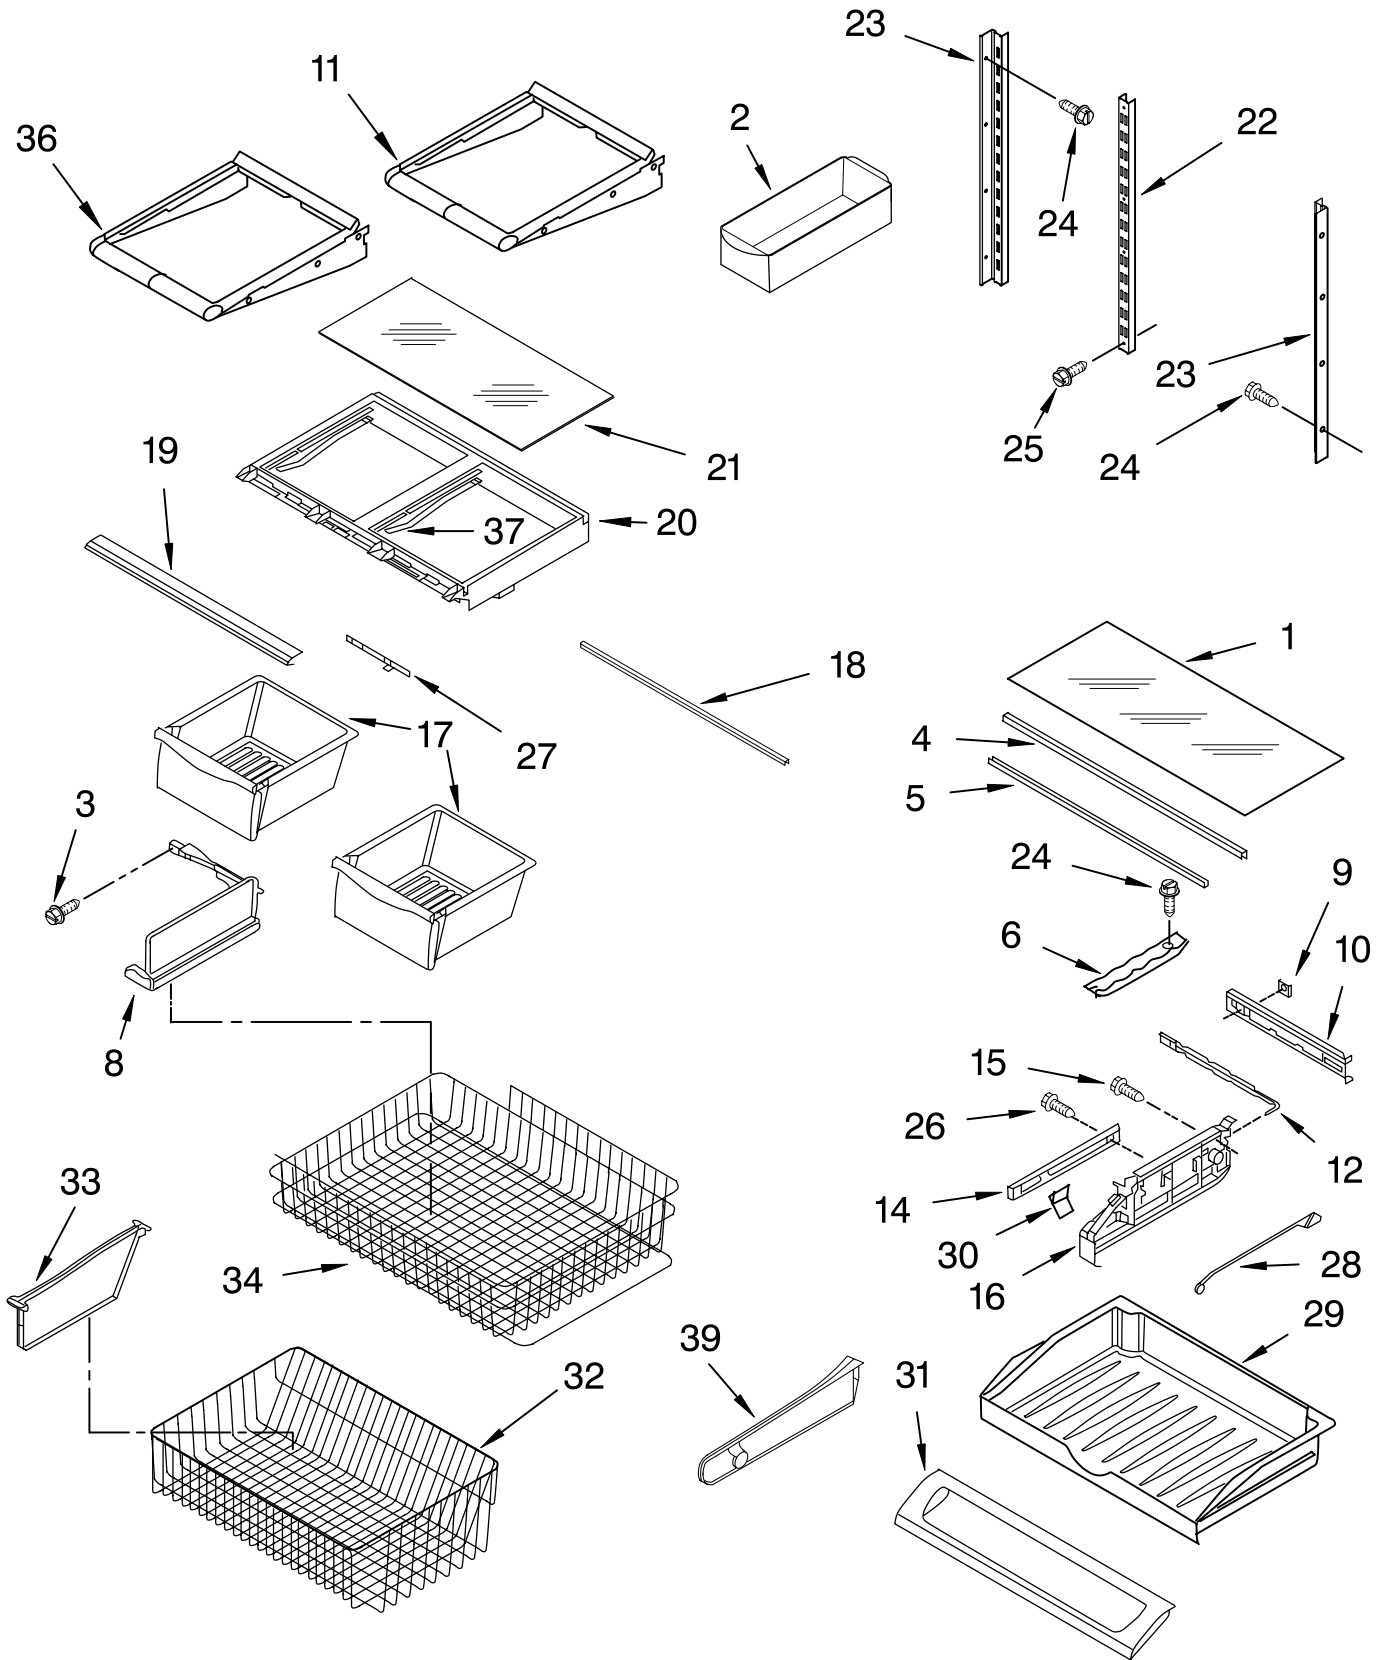

SHELF PARTS

For Models: KBFS25ETWH00, KBFS25ETBL00, KBFS25ETSS00
(White) (Black) (Stainless Steel)

FOR ORDERING INFORMATION REFER TO PARTS PRICE LIST

SHELF PARTS

For Models: KBFS25ETWH00, KBFS25ETBL00, KBFS25ETSS00
(White) (Black) (Stainless Steel)

Illus. No.	Part No.	DESCRIPTION	Illus. No.	Part No.	DESCRIPTION	Illus. No.	Part No.	DESCRIPTION
1	67002761	Glass, Pantry	17	67005929	Pan, Crisper (2)	29	67003531	Drawer, Pantry
2	W10136387	Egg Bin	18	67002748	Support, Crisper Cover	30	67003791	Knob, Temperature Control
3	67006608	Screw	19	67005692	Trim, Crisper	31	67005930	Door, Pantry Drawer
4	67006010	Support, Pantry(2)	20	67003854	Frame, Crisper	32	67006025	Basket, Freezer (Lower)
5	67002330	Brace, Pantry (2)	21	67006704	Glass, Crisper Cover	33	67006644	Divider, Lower Basket
6	67001719	Track, Pantry	22	67001073	Ladder, Center	34	67004987	Basket, Freezer (Upper)
8	67004127	Divider, Upper Basket	23	67002489	Ladder, Side	36	67005690	Shelf, Fixed (2)
9	67002329	Gasket, Pantry	24	67006400	Screw	37	67004514	Support, Center Crisper Frame
10	67005625	Housing, Control	25	67006360	Screw	39	67002759	Divider, Pantry Drawer
11	67005691	Shelf, Slide (2)	26	67006415	Screw			
12	67003793	Slide, Temperature	27	67005864	Slide, Humidity Control			
14	67007026	Glide, Drawer(2)	28	67003795	Bar, Temperature Control			
15	67006287	Screw						
16	67005863	Track, Pantry Left						
	67005861	Track, Pantry Right						

FOR ORDERING INFORMATION REFER TO PARTS PRICE LIST